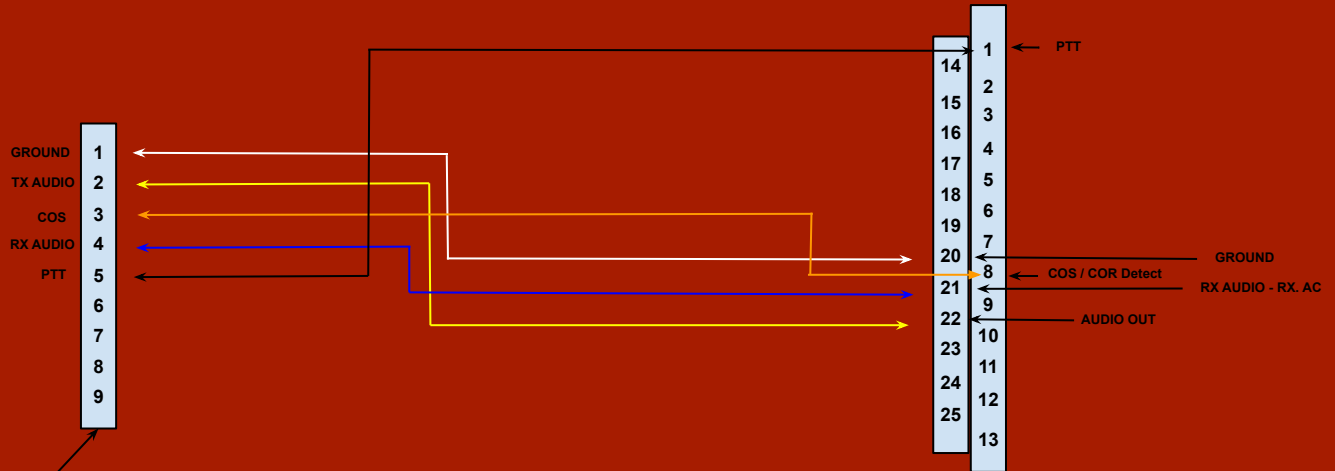

TYT TH-9000D

DB-9 Accessory to URixB Cable/ARA-1

DB-9 In the rear of the TH-9000D

DB-25 end of the DMK URixB

Graphical Design by
Fred McGuire - KD5FMU